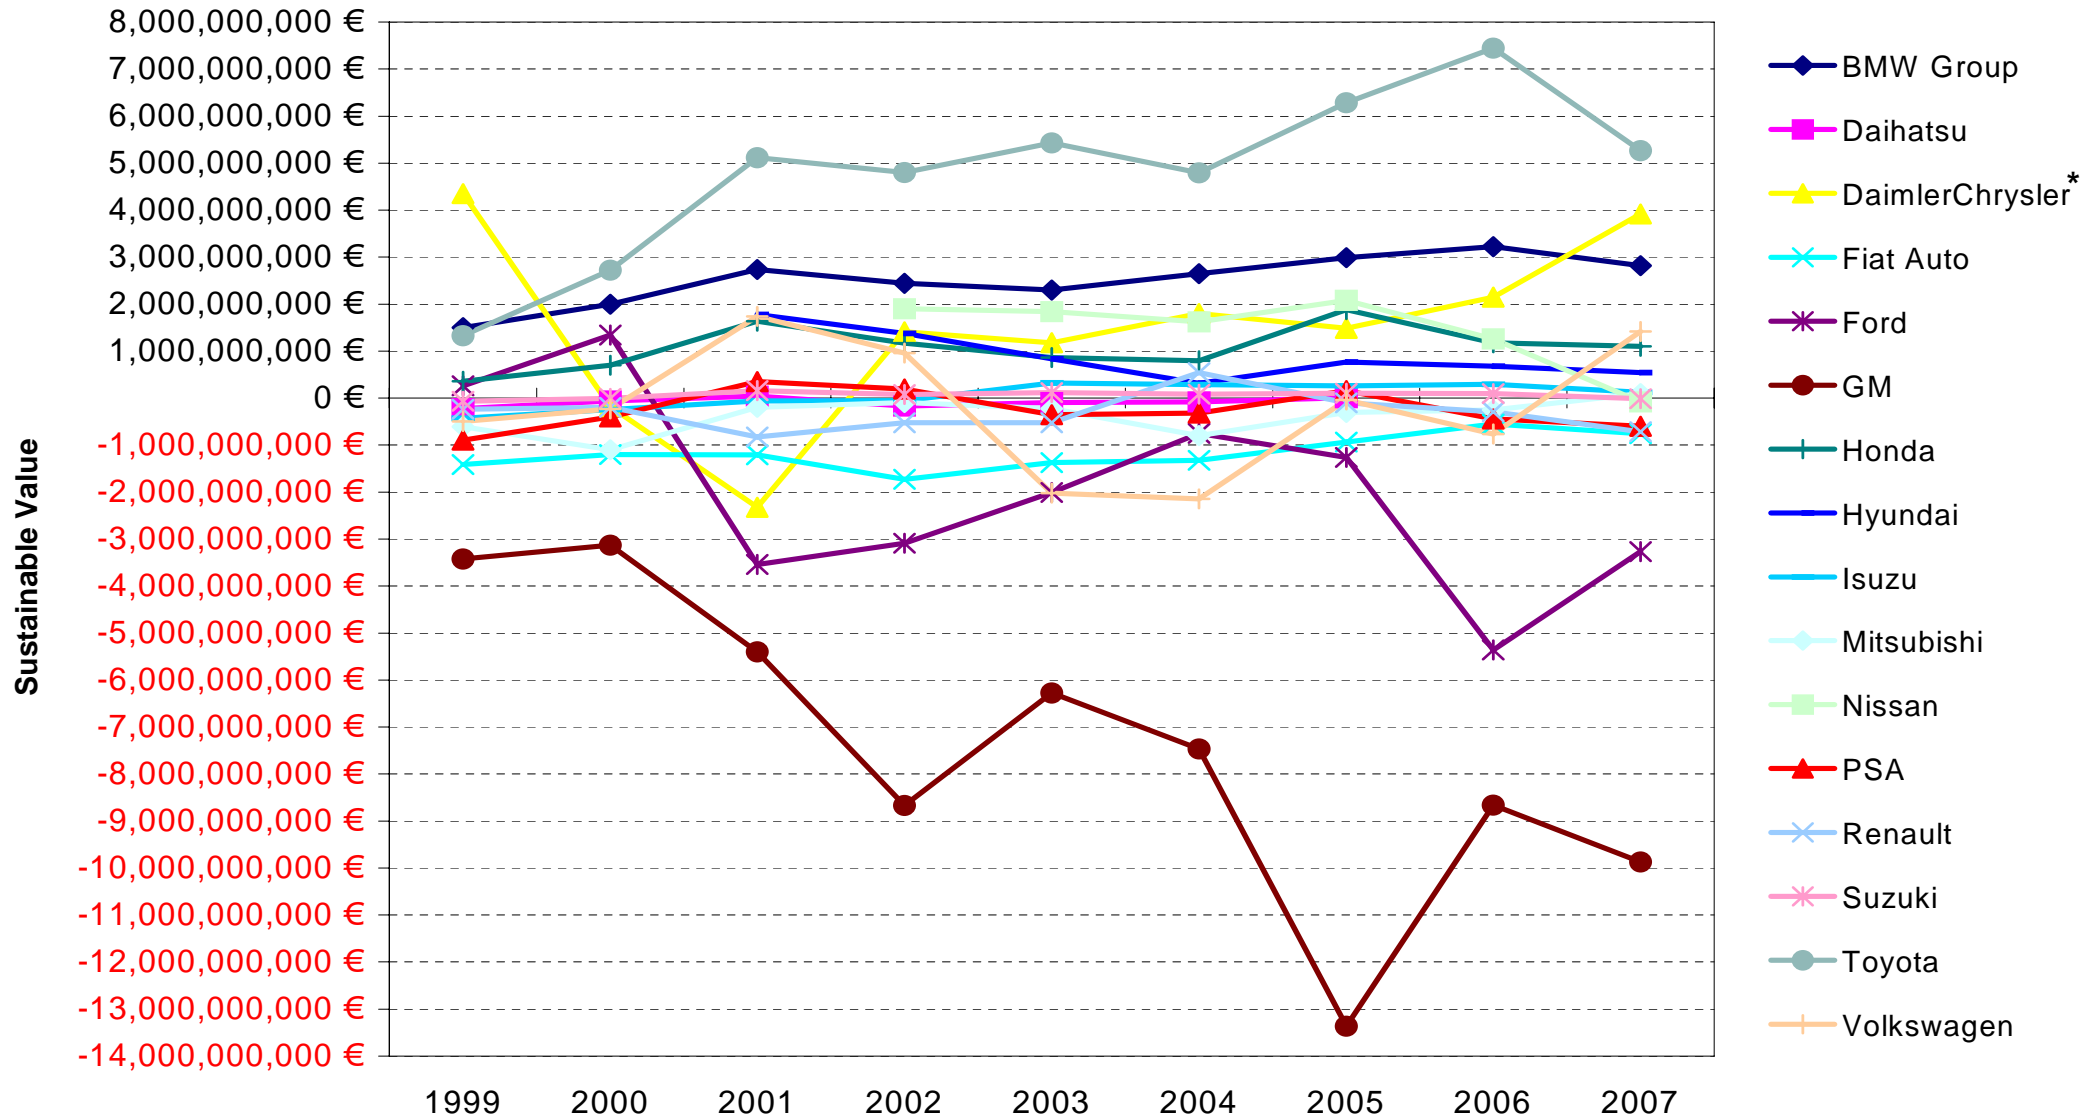

Absolute Sustainable Value of Automobile Manufacturers (graphic representation)

* DaimlerChrysler is replaced by Daimler AG in the year 2007